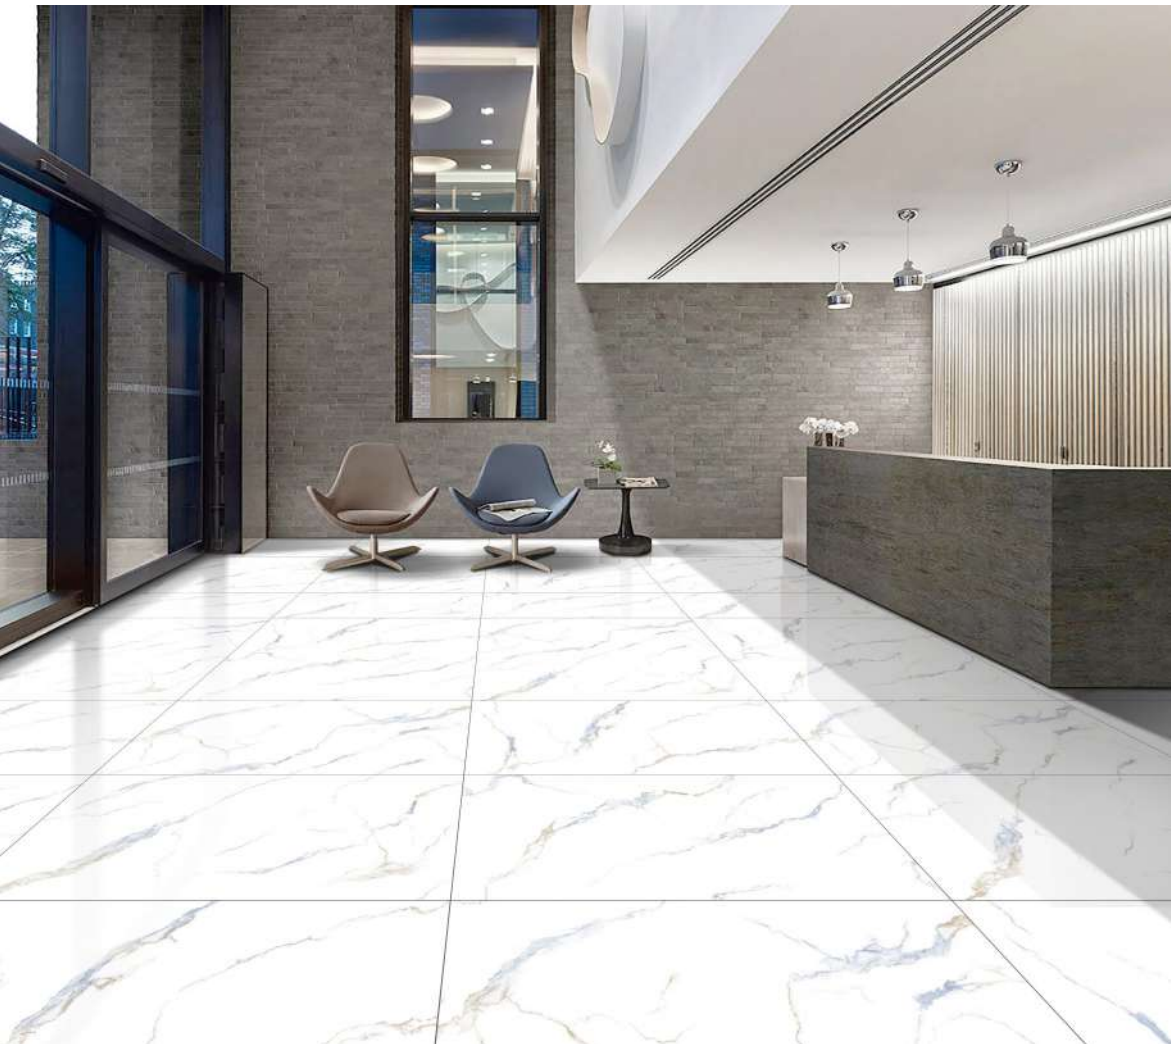

CASTELO MIX

Finish : Glossy

Size : 600x1200mm

Faces : 4

CASTELO MIX

Finish : Glossy

Size : 600x1200mm

Faces : 4