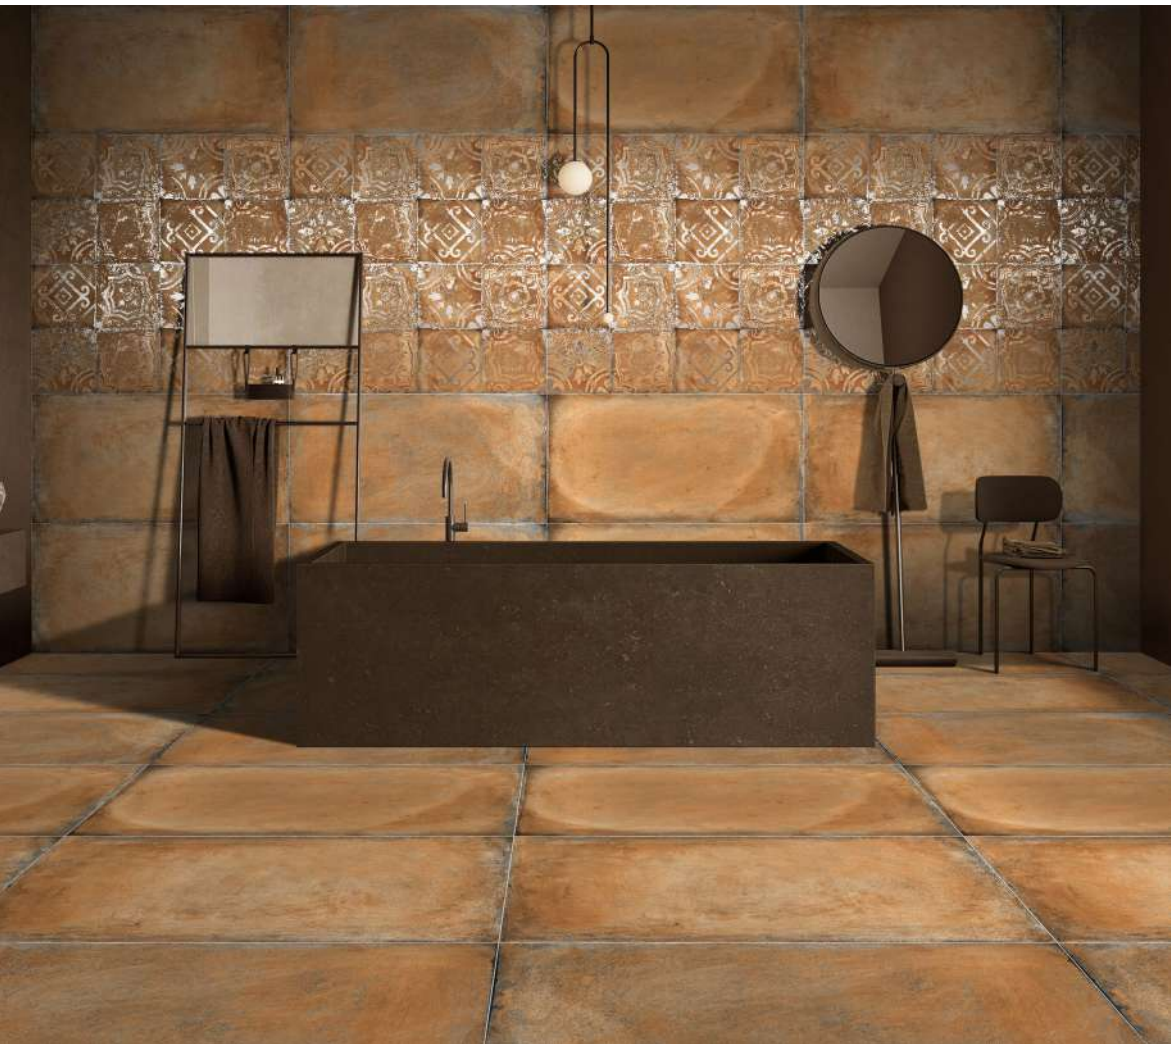

EVON BRONZE

Finish : Matt Carving

Size : 600x1200mm

Decor : 01
Marble : 03