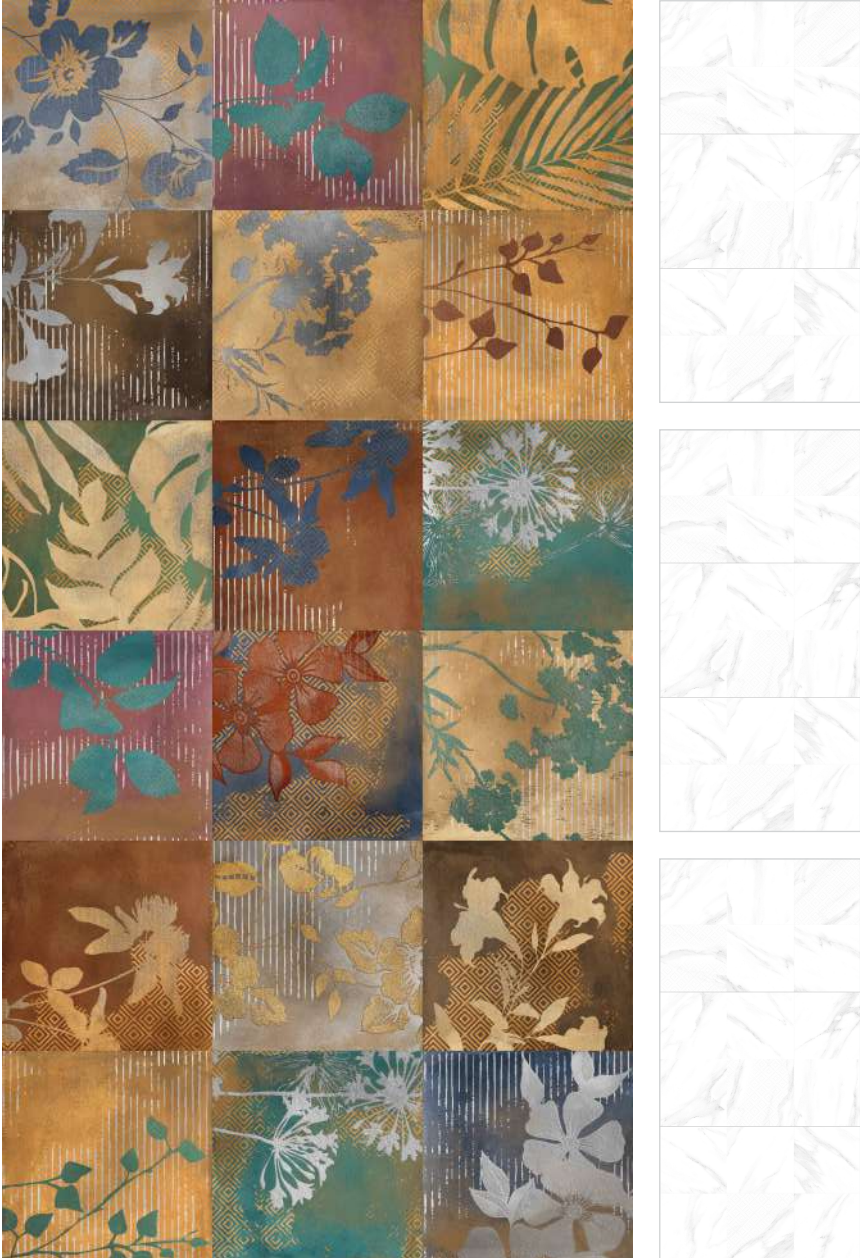

## BURANO IVORY

Finish : Matt Carving

Size : 600x1200mm

Decor : 01  
Marble : 04

**BURANO CHOCO**  
**BURANO IVORY**

Finish : Matt Carving

Size : 600x1200mm

Decor : 01  
Marble : 04