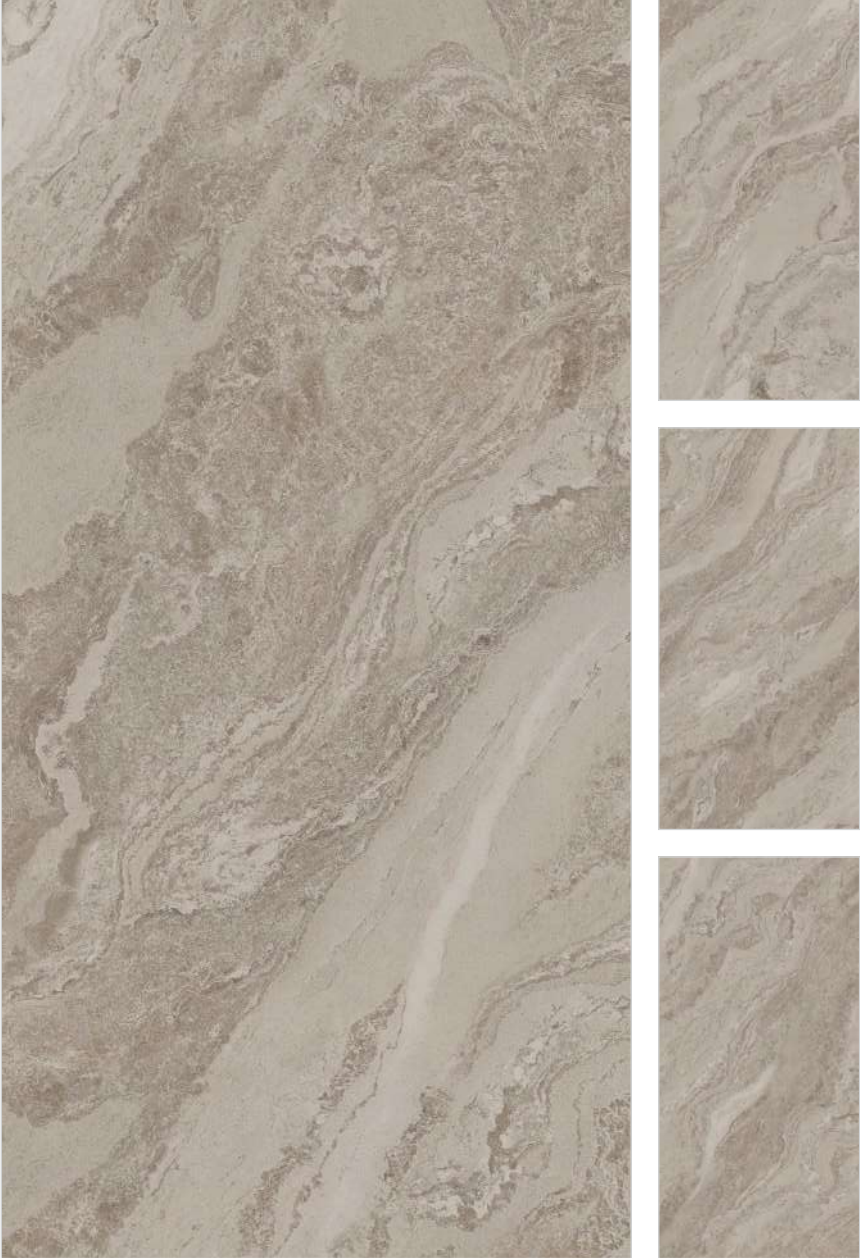

Faces : 4

MORANO CAMEL

Finish : Matt	Size : 600x1200mm	Faces : 4
---------------	-------------------	-----------

MORANO GREY

Finish : Matt

Size : 600x1200mm

Faces : 4

MORANO MUD