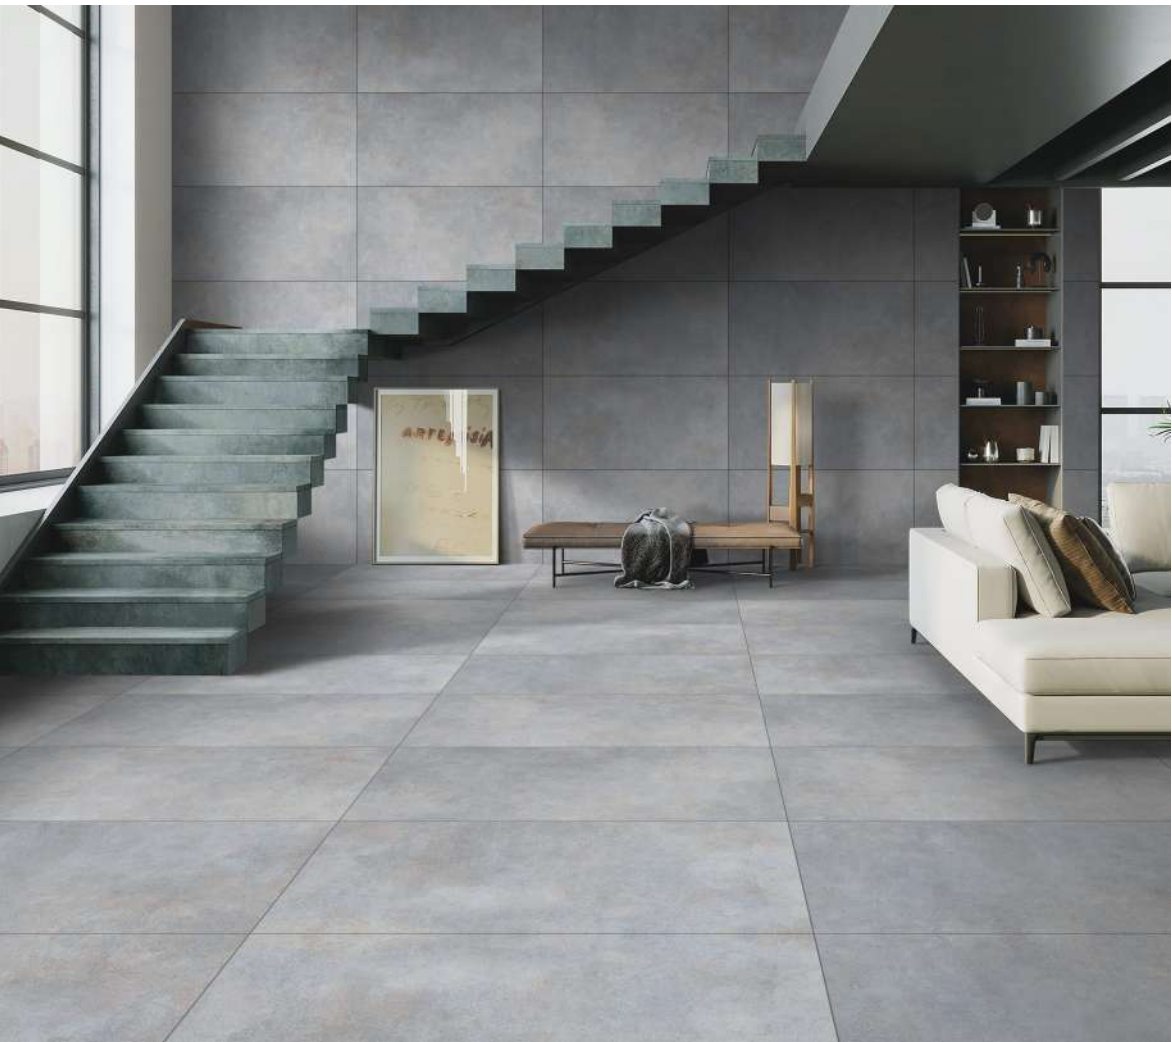

CANDY GREY

Finish : Matt	Size : 600x1200mm	Faces : 4