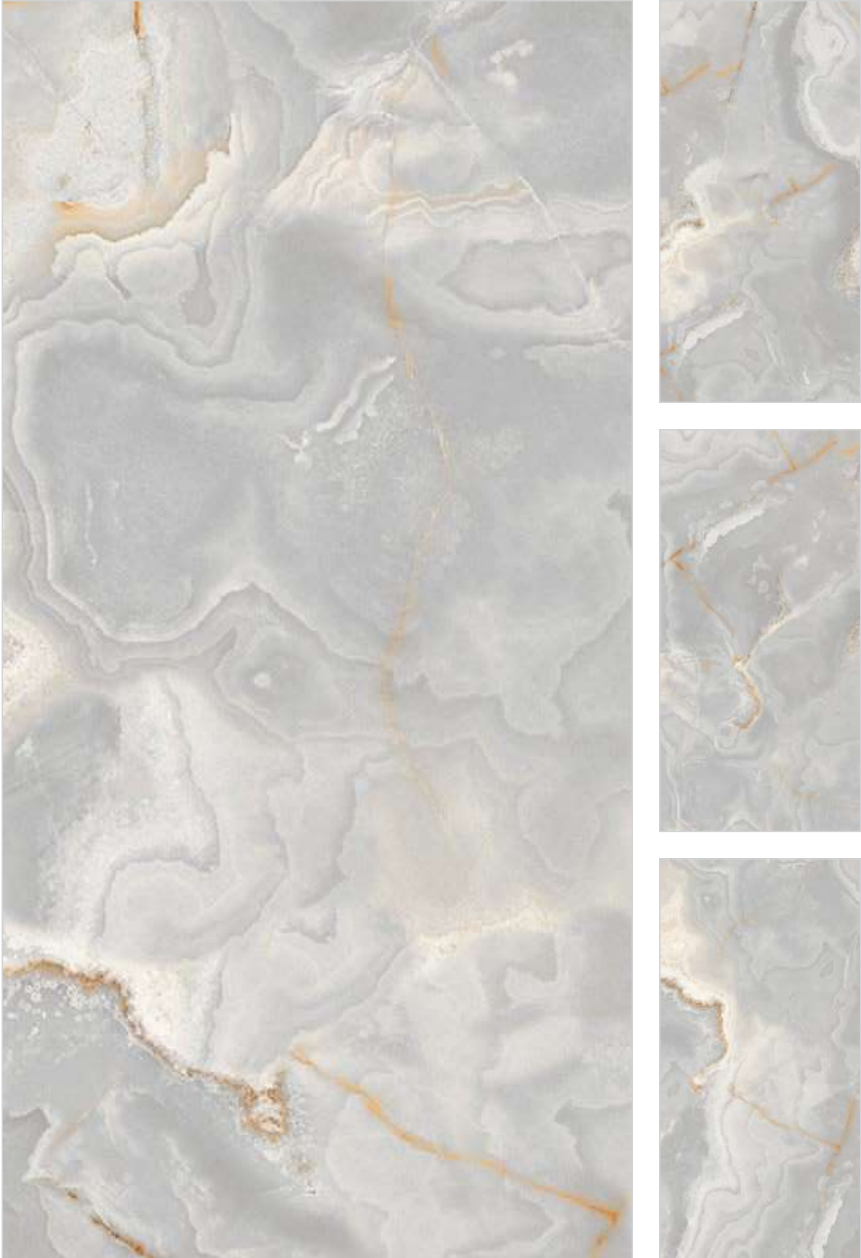

HURICAN SAND

Finish : Glossy

Size : 600x1200mm

Faces : 4