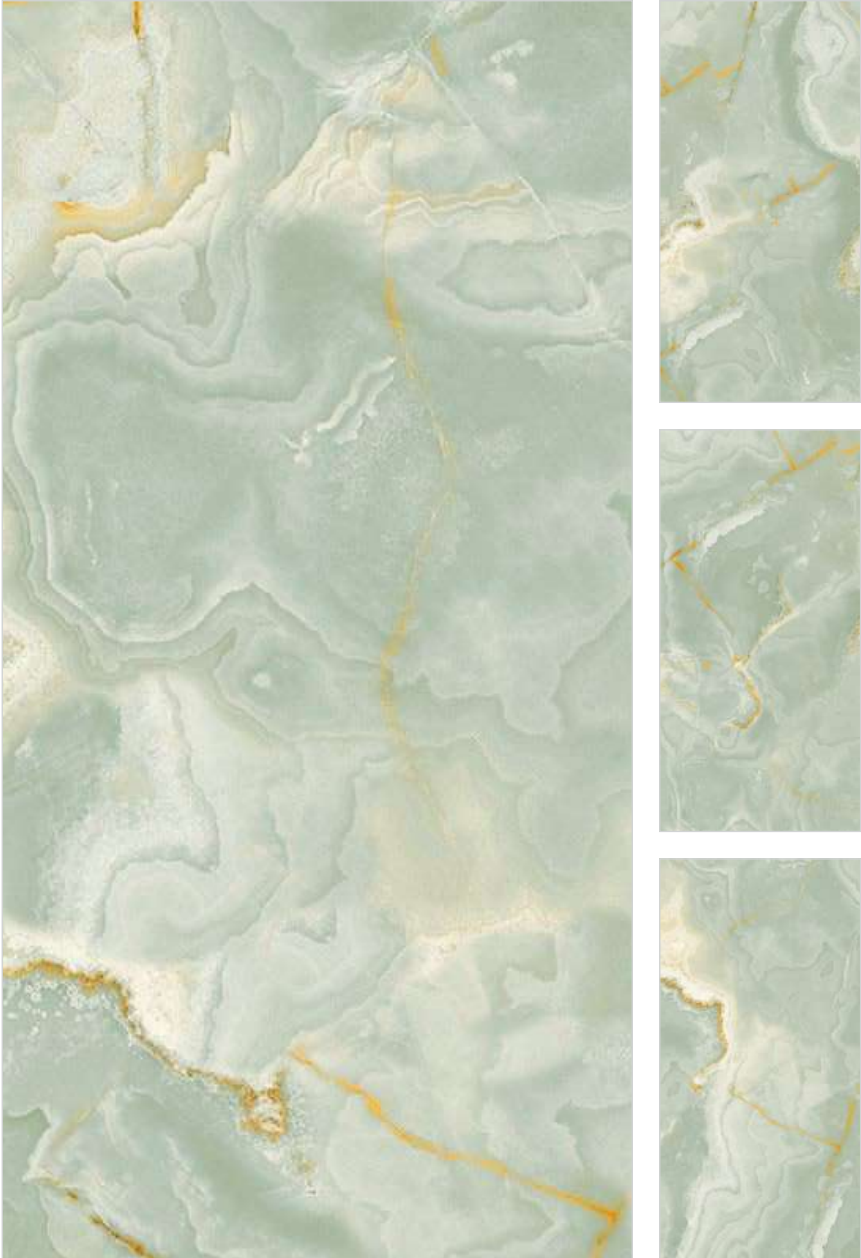

HURICAN LEAF

Finish : Glossy

Size : 600x1200mm

Faces : 4