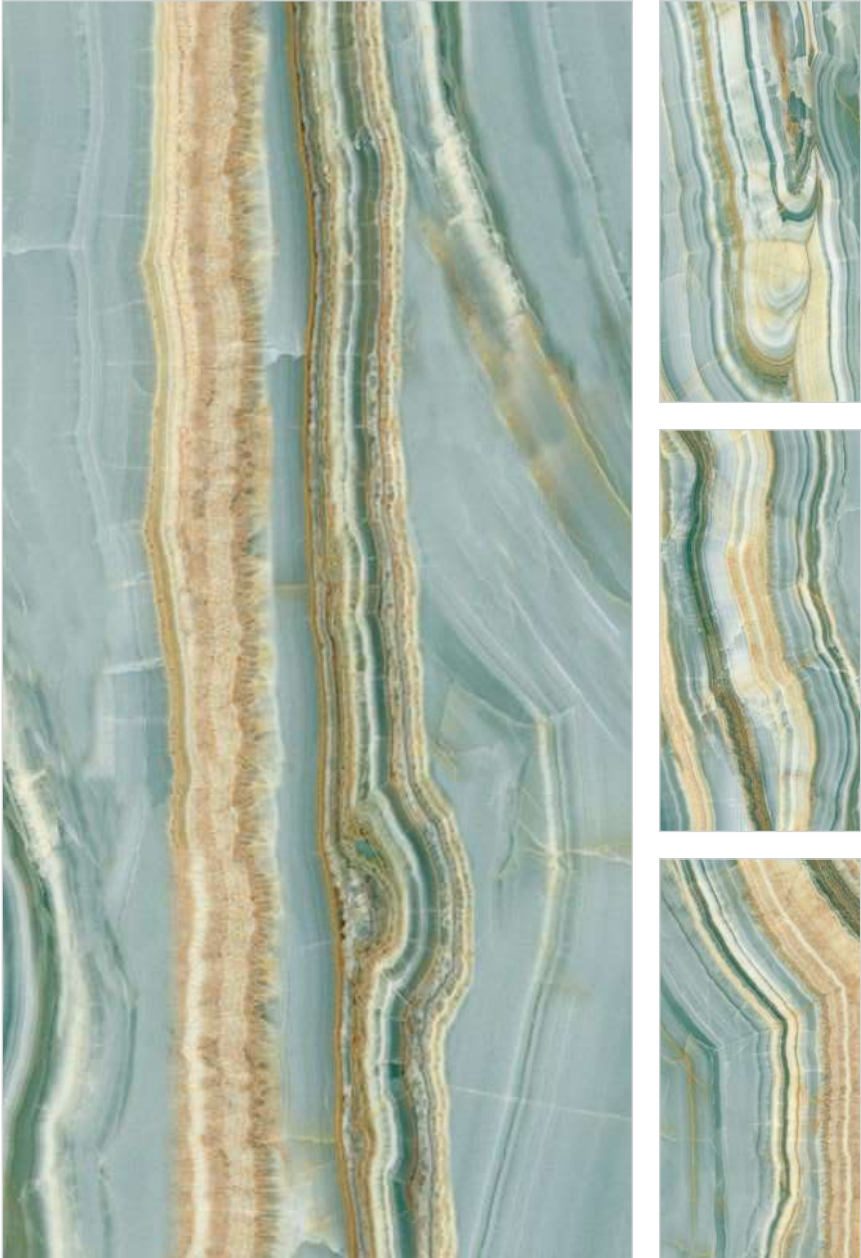

MORIS LEAF

Finish : Glossy	Size : 600x1200mm	Faces : 4