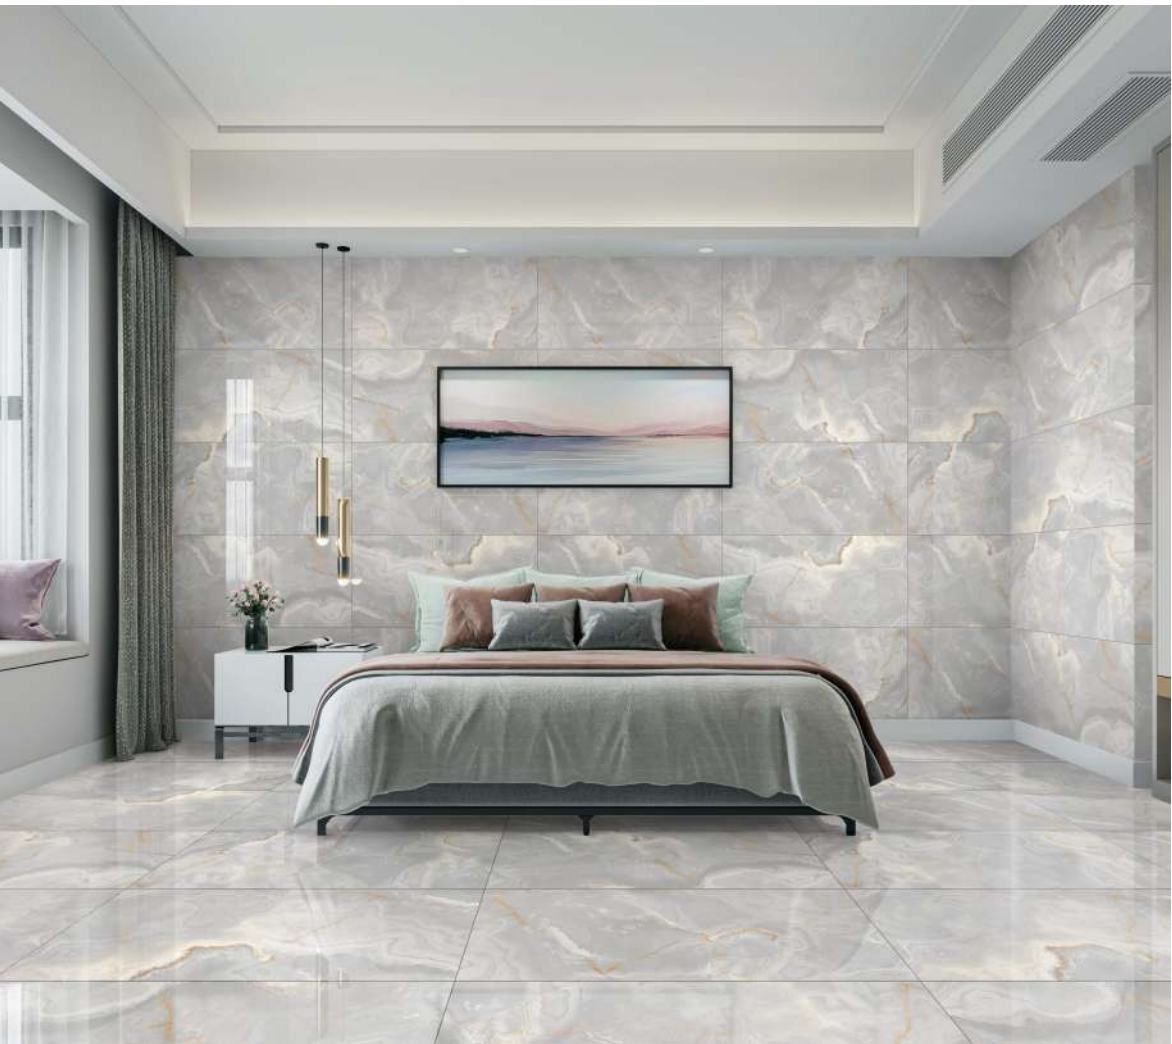

HURICAN SAND

Finish : Glossy	Size : 600x1200mm	Faces : 4