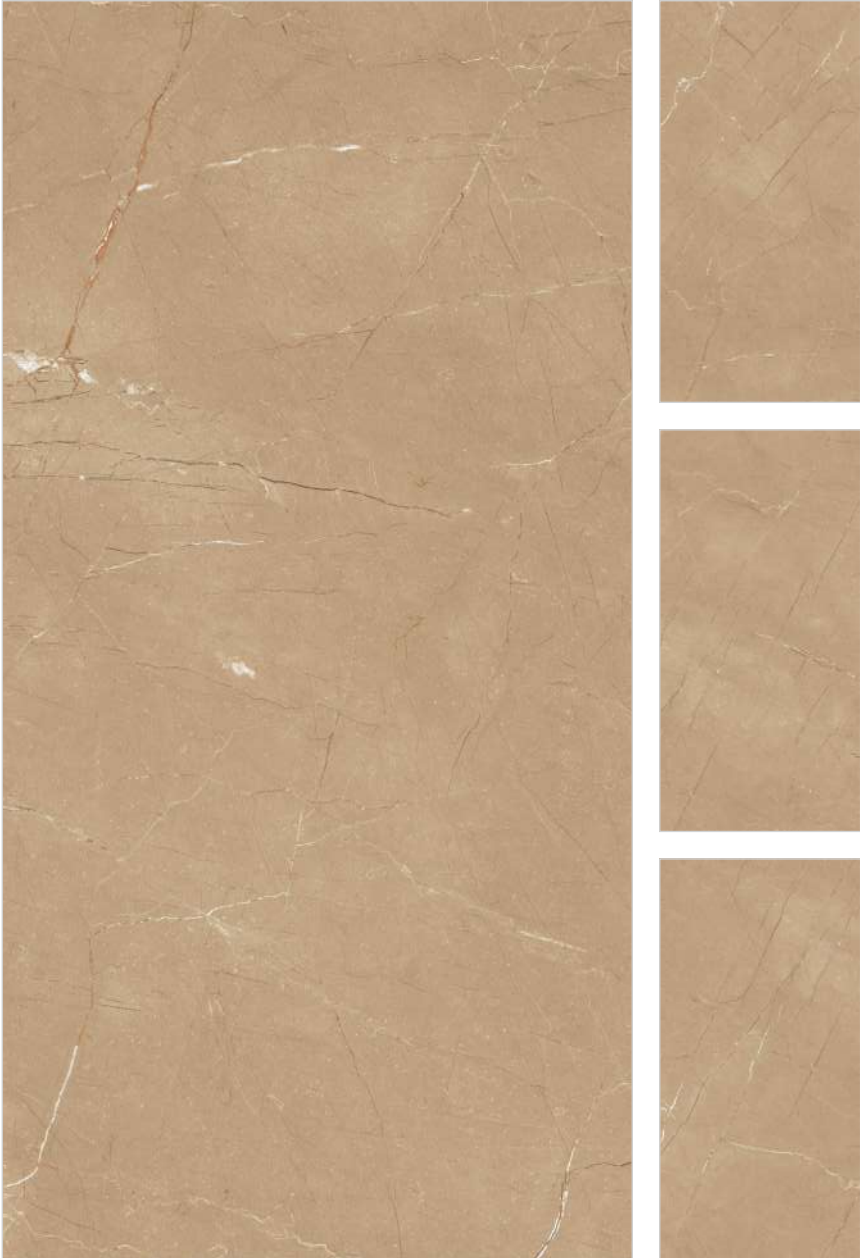

WESTERN YELLOW

Finish : Glossy

Size : 600x1200mm

Faces : 4