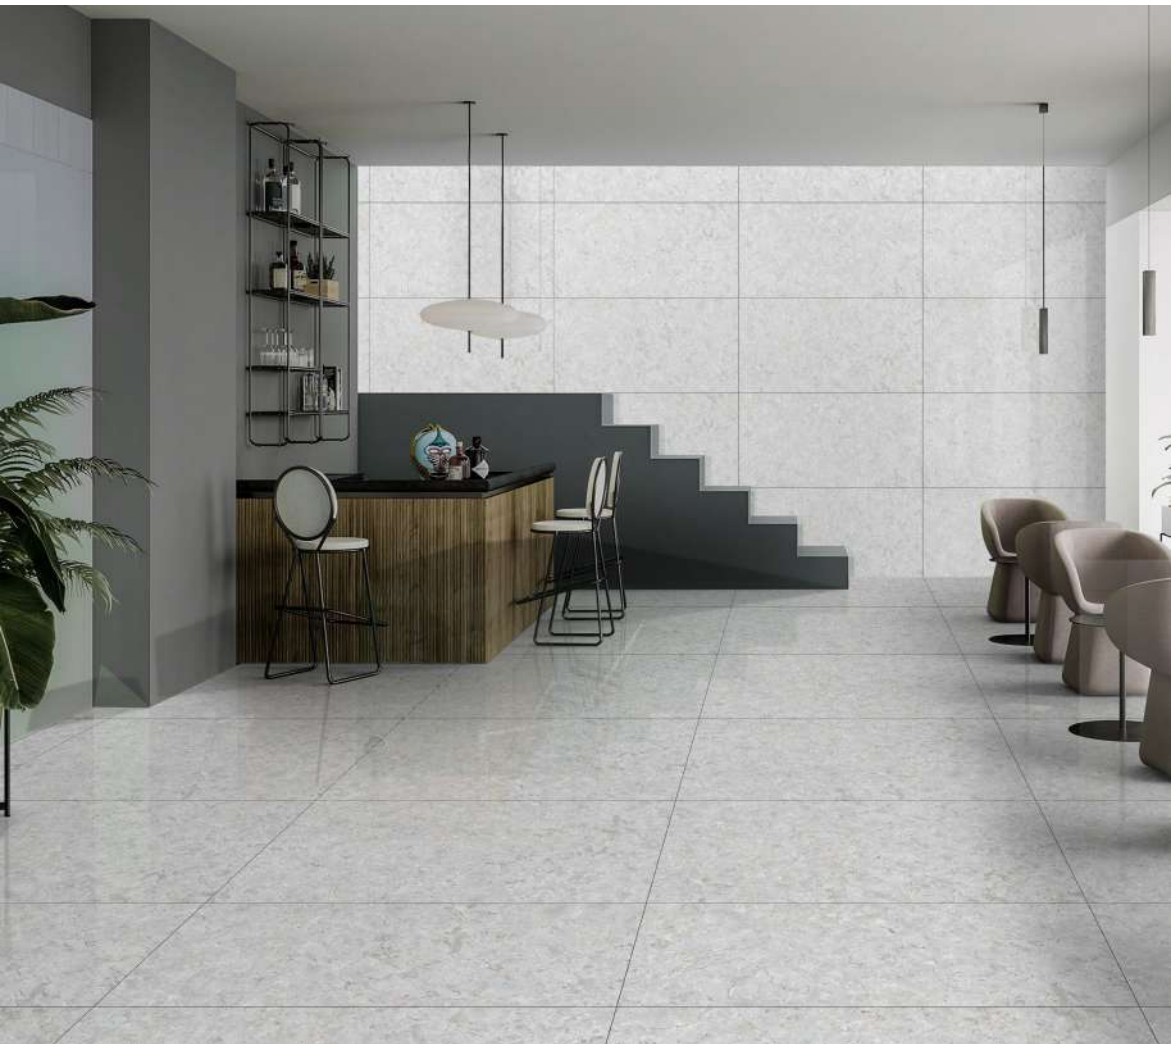

LIBARTO GREY LIGHT

Finish : Glossy

Size : 600x1200mm

Faces : 4

LORIAL CHOCO

Finish : Glossy

Size : 600x1200mm

Faces : 4