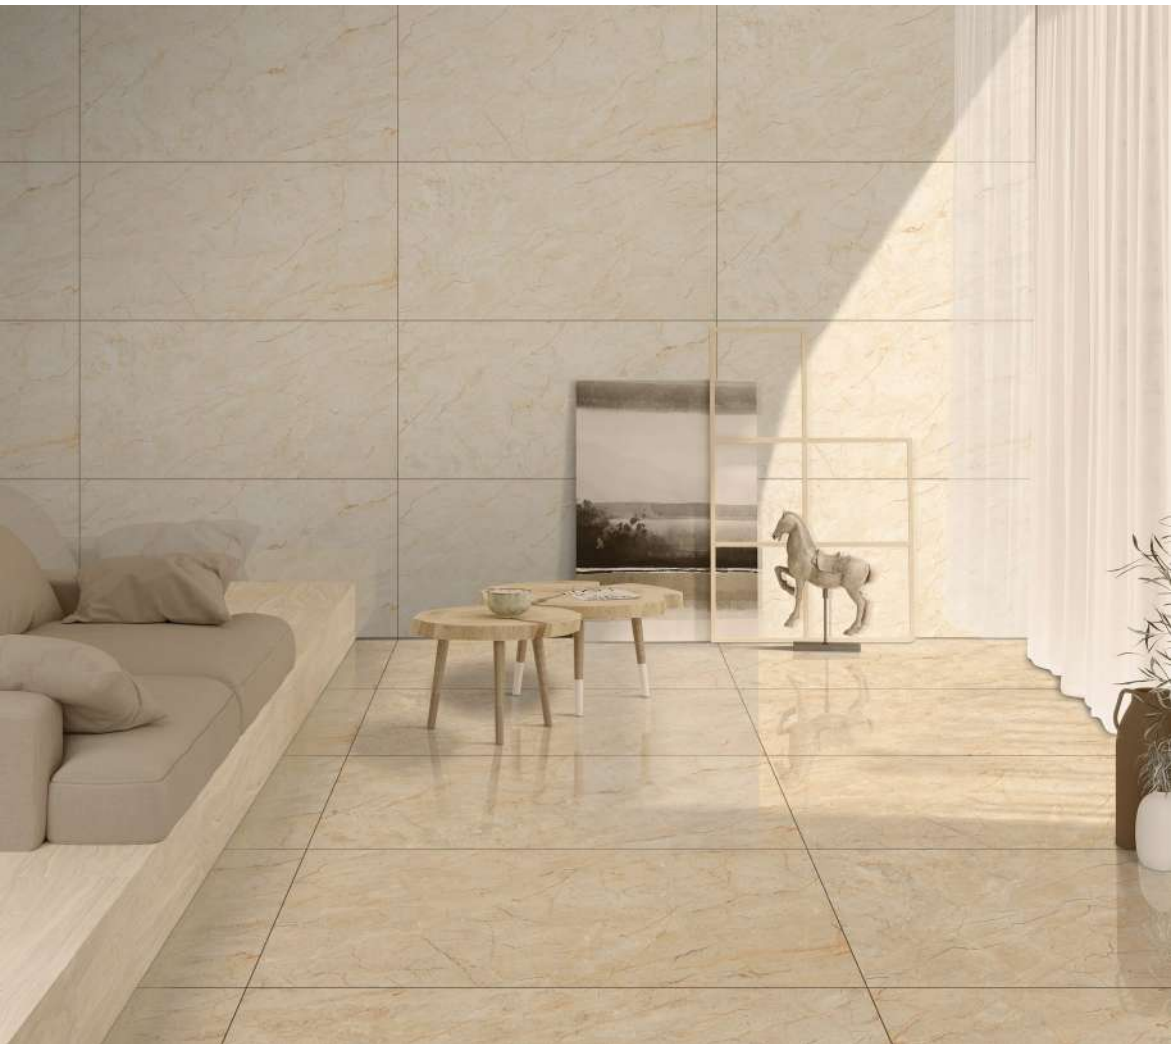

MADRID BROWN LIGHT

Finish : Glossy

Size : 600x1200mm

Faces : 4