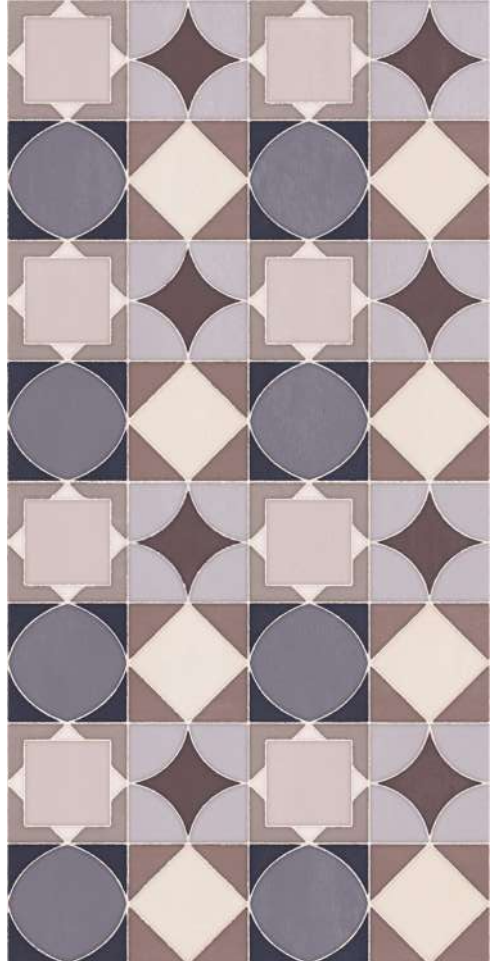

STARLET DECOR-1

Finish : Matt Carving	Size : 600x1200mm	Thickness : 9mm