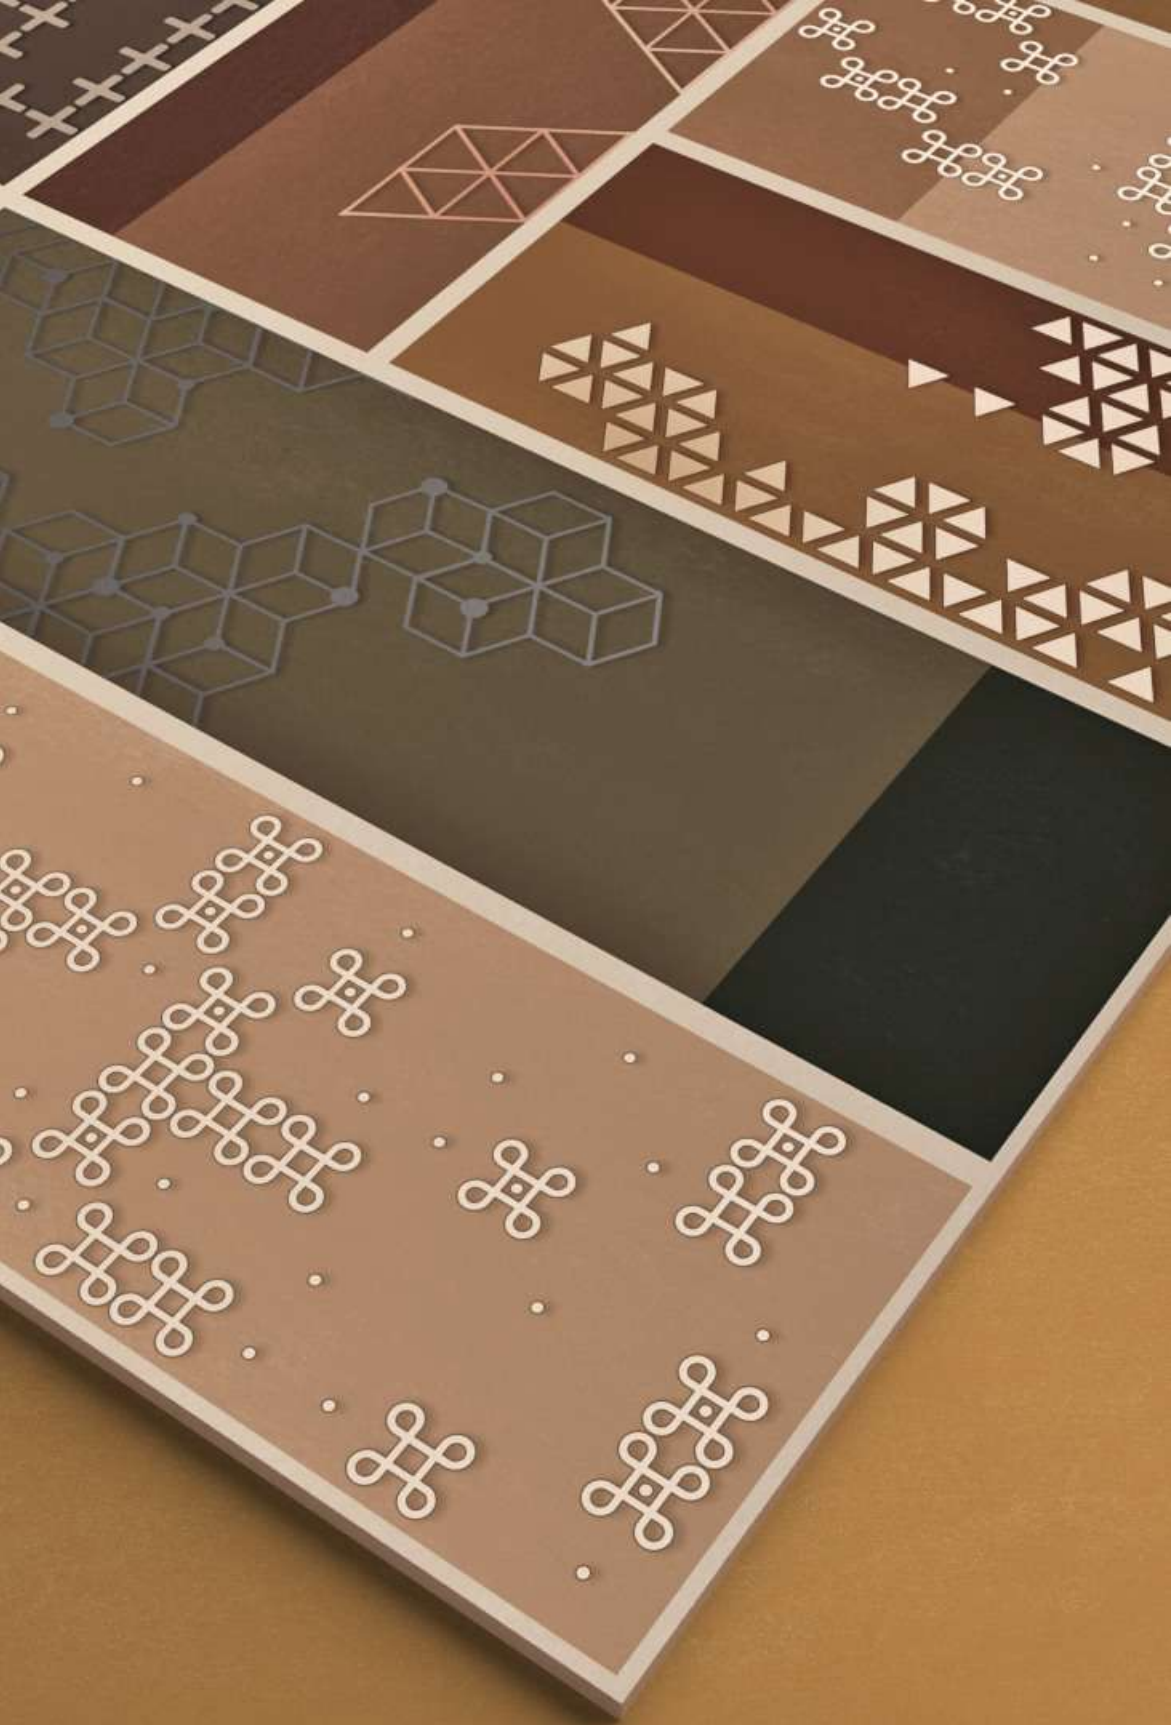

ADEN CIDER & ADEN DECOR-1