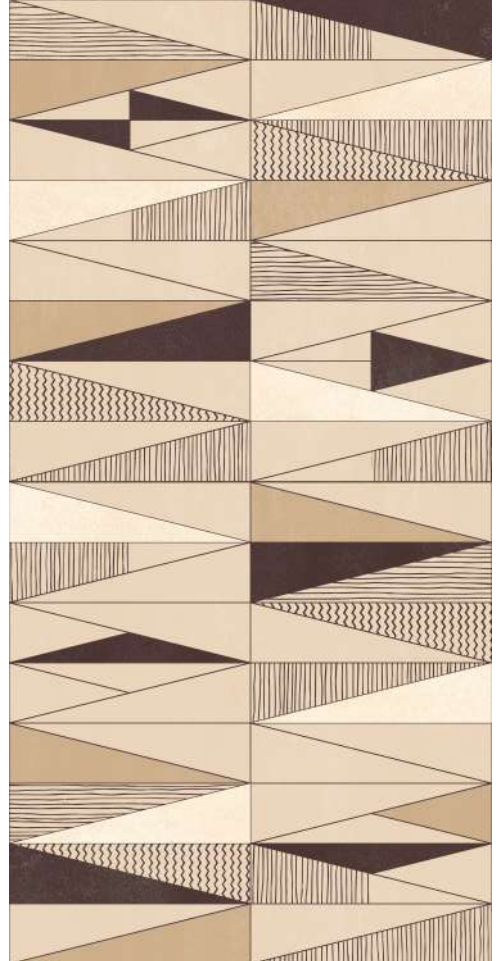

ALICANTE DECORE-1

Finish : Matt Carving	Size : 600x1200mm	Thickness : 9mm