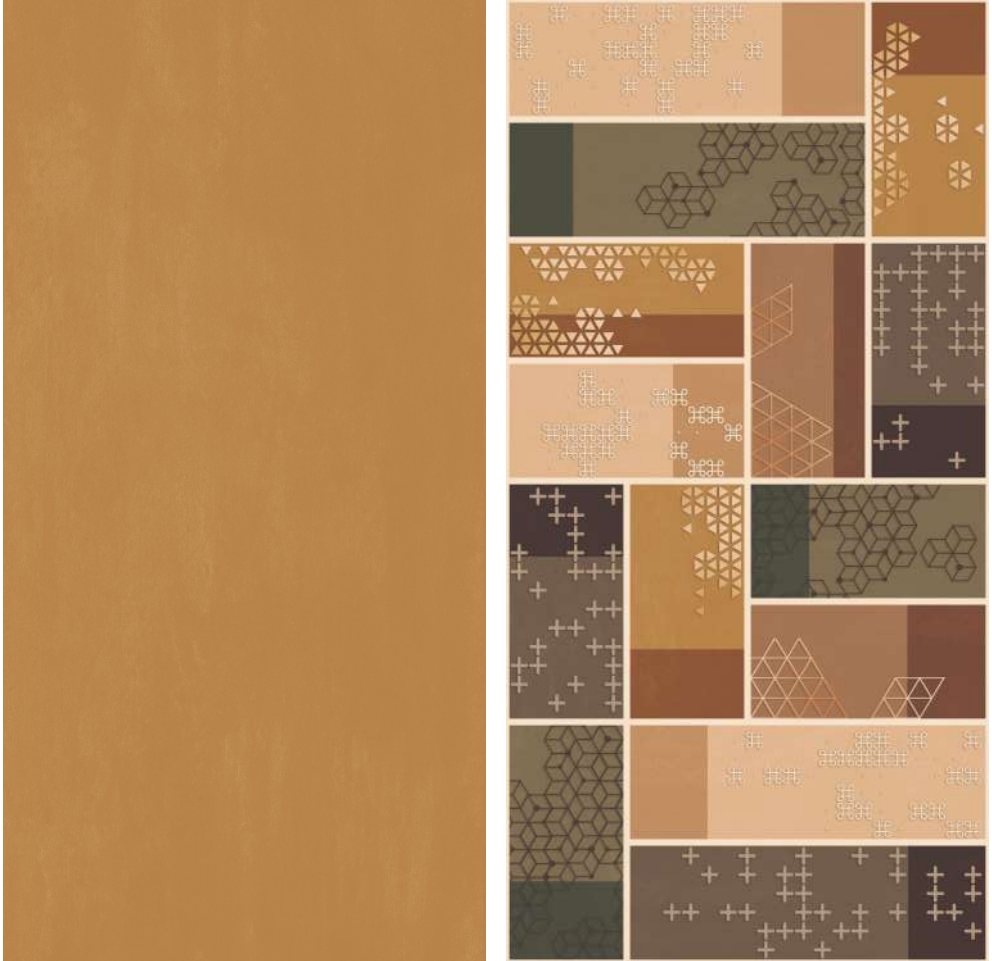

TILE FEATURES

APPLICATION AREA'S

ADEN CIDER & ADEN DECOR-1

ADEN CIDER

ADEN DECOR-1

Finish : Matt Carving	Size : 600x1200mm	Thickness : 9mm
-----------------------	-------------------	-----------------

ADEN CIDER ADEN DECOR-1