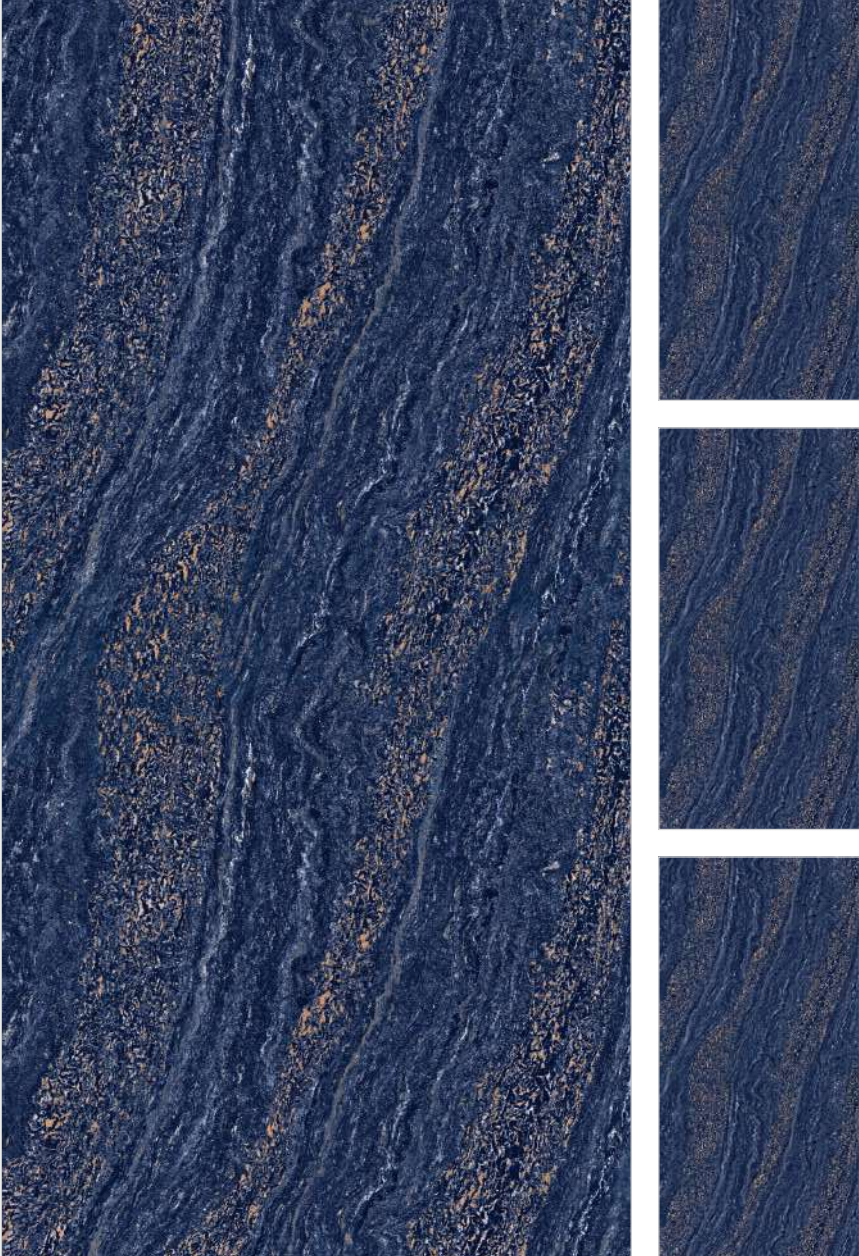

TILE FEATURES

APPLICATION AREA'S

BRUKLY CHOCO

Finish : Glossy	Size : 600x1200mm	Faces : 1
-----------------	-------------------	-----------

BRUKLY NATURAL

Finish : Glossy	Size : 600x1200mm	Faces : 1
-----------------	-------------------	-----------