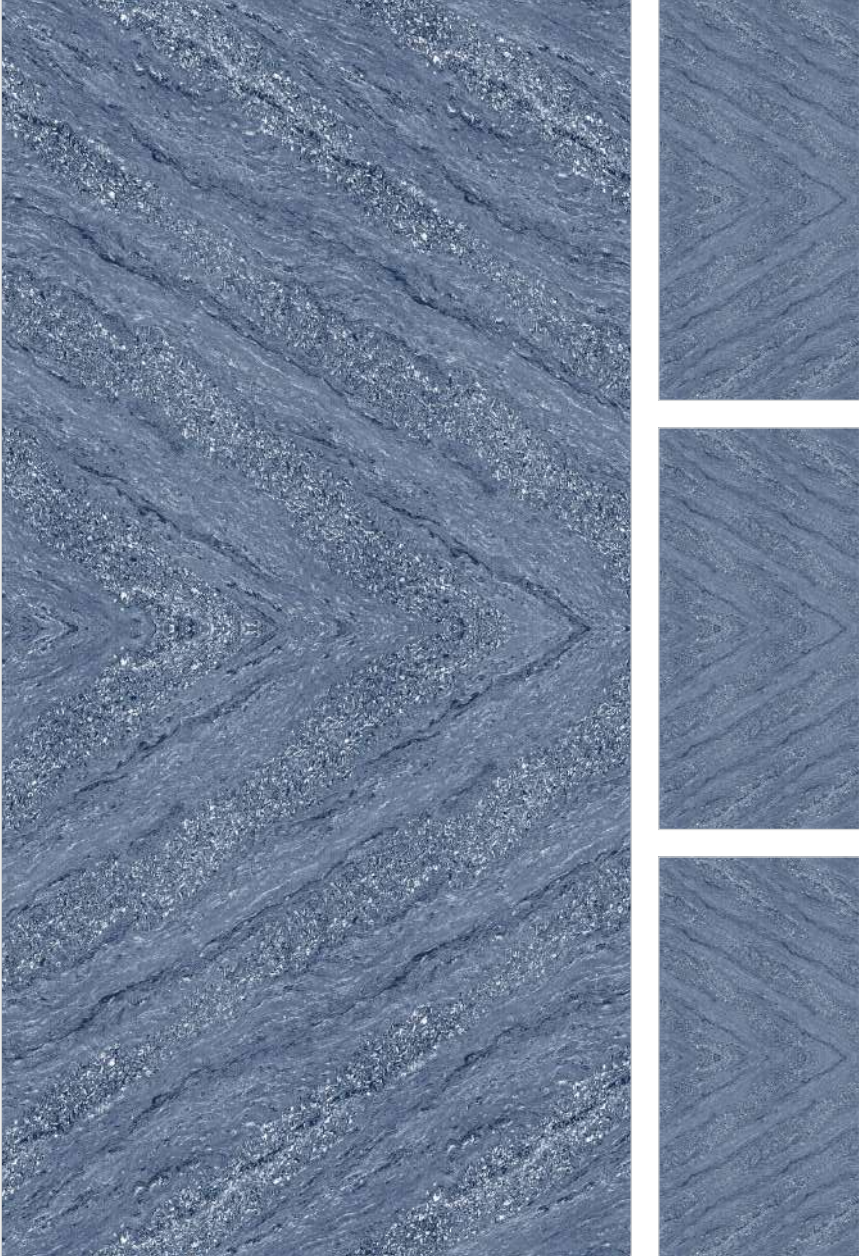

SPIRE BLUE

Finish : Glossy	Size : 600x1200mm	Faces : 1