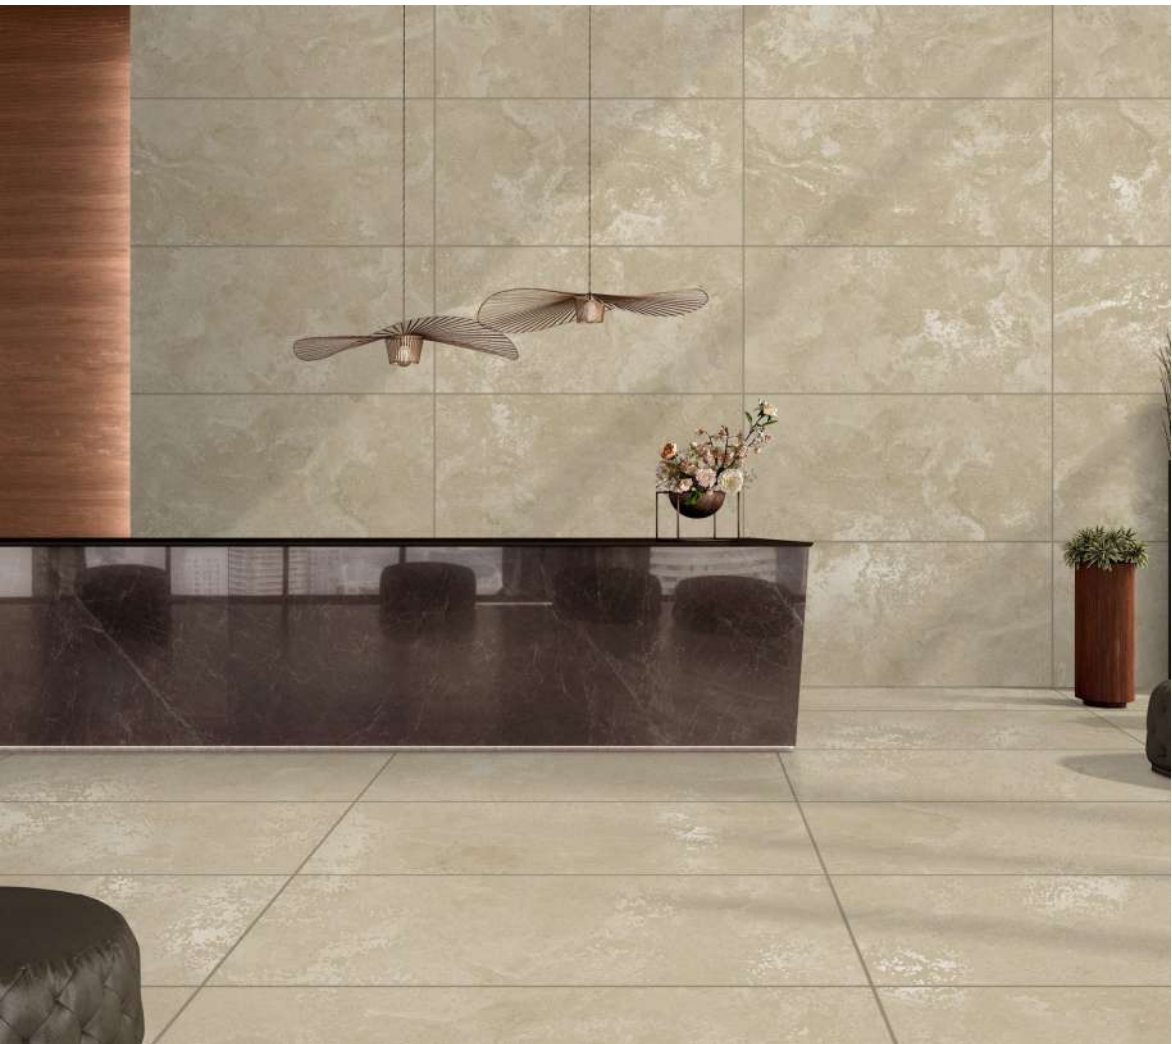

OCEANO MUD

Finish : Carving	Size : 600x1200mm	Faces : 4