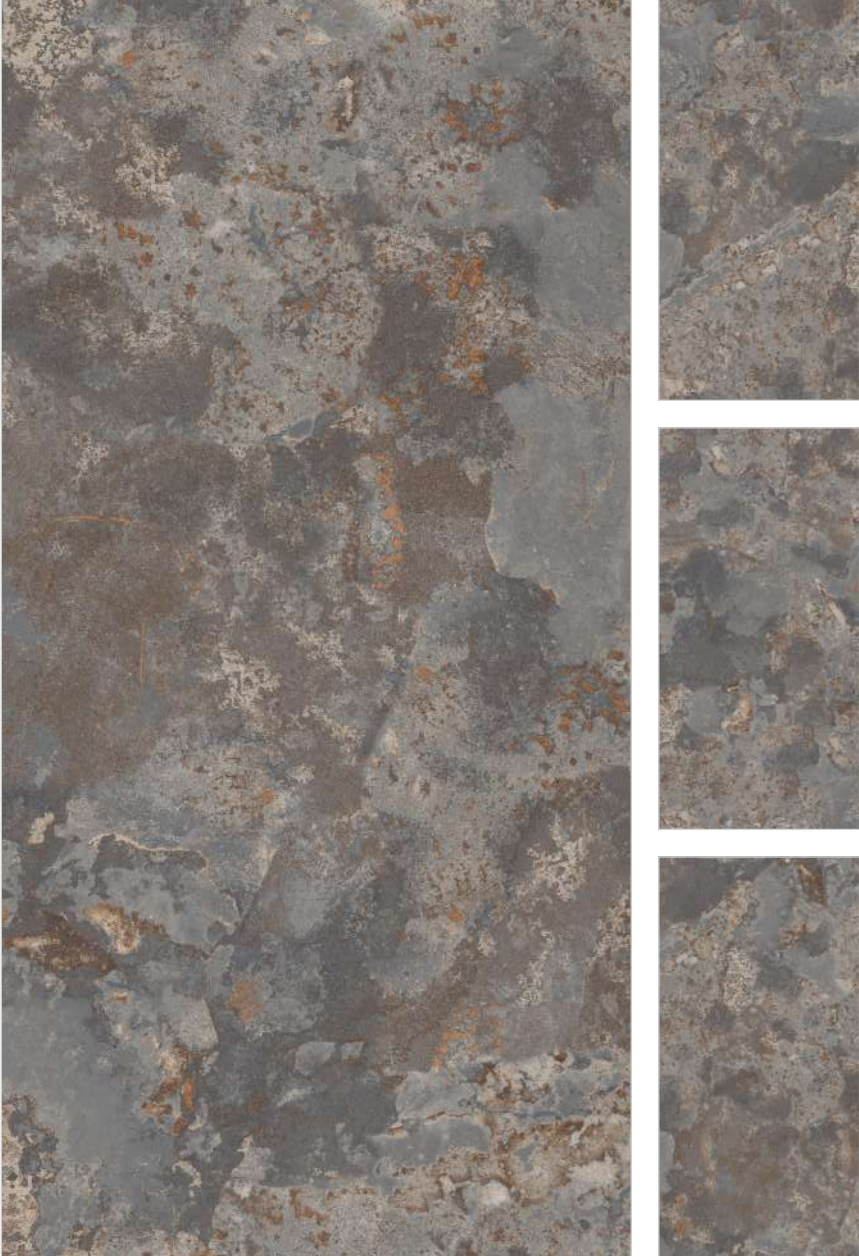

ORIENTAL NERO

Finish : Carving	Size : 600x1200mm	Faces : 4