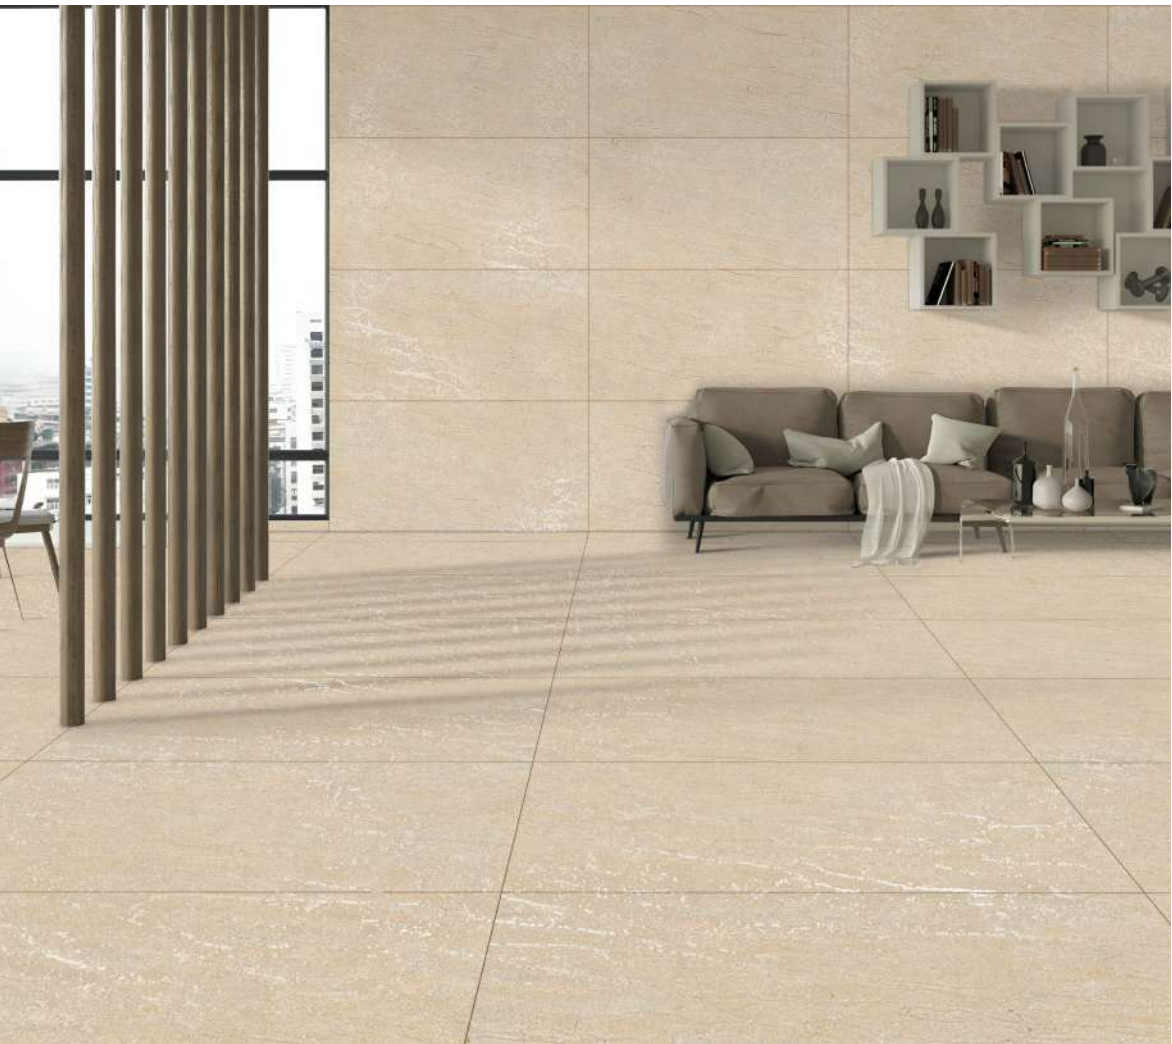

AVALON SAND

Finish : Carving	Size : 600x1200mm	Faces : 4