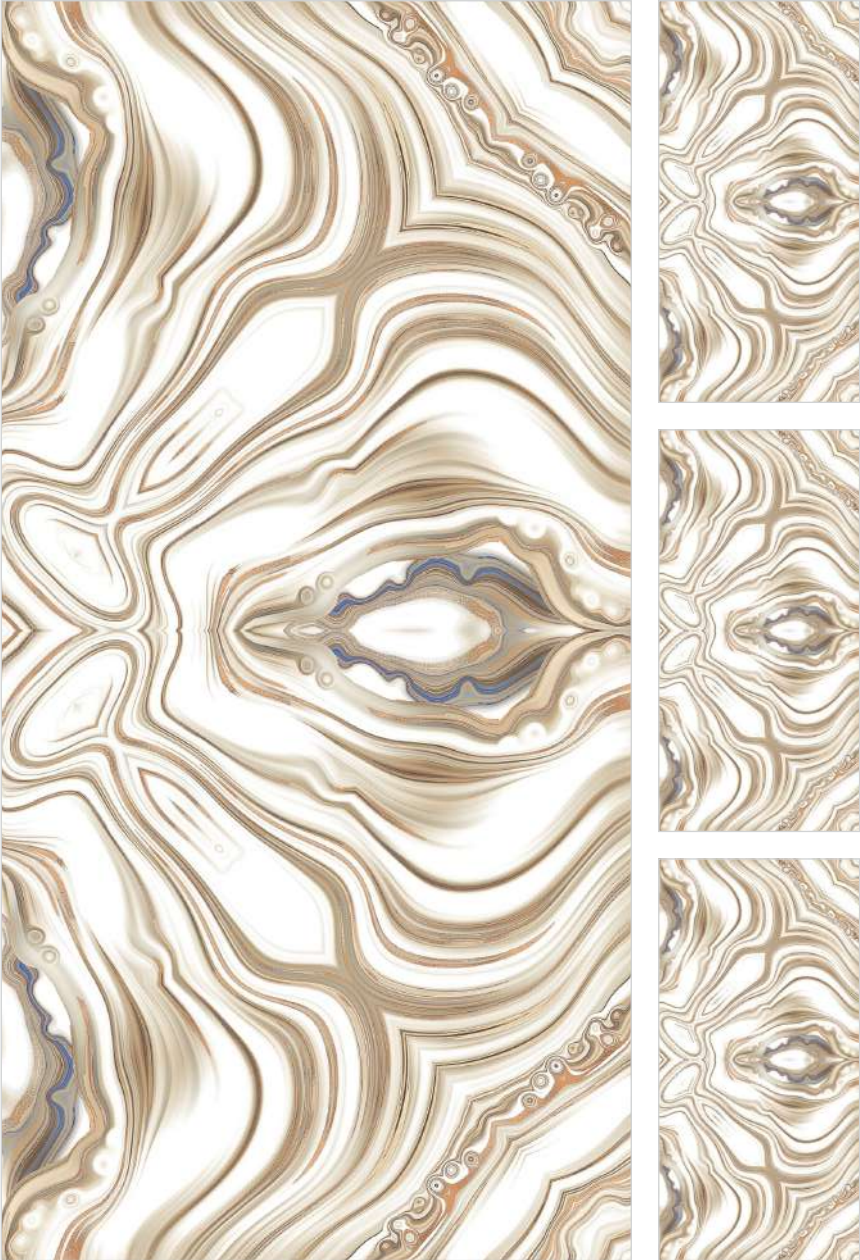

TILE FEATURES

APPLICATION AREA'S

ALMA GOLD

Finish : Glossy	Size : 600x1200mm	Faces : 1
-----------------	-------------------	-----------

ALMA SILVER

Finish : Glossy	Size : 600x1200mm	Faces : 1
-----------------	-------------------	-----------