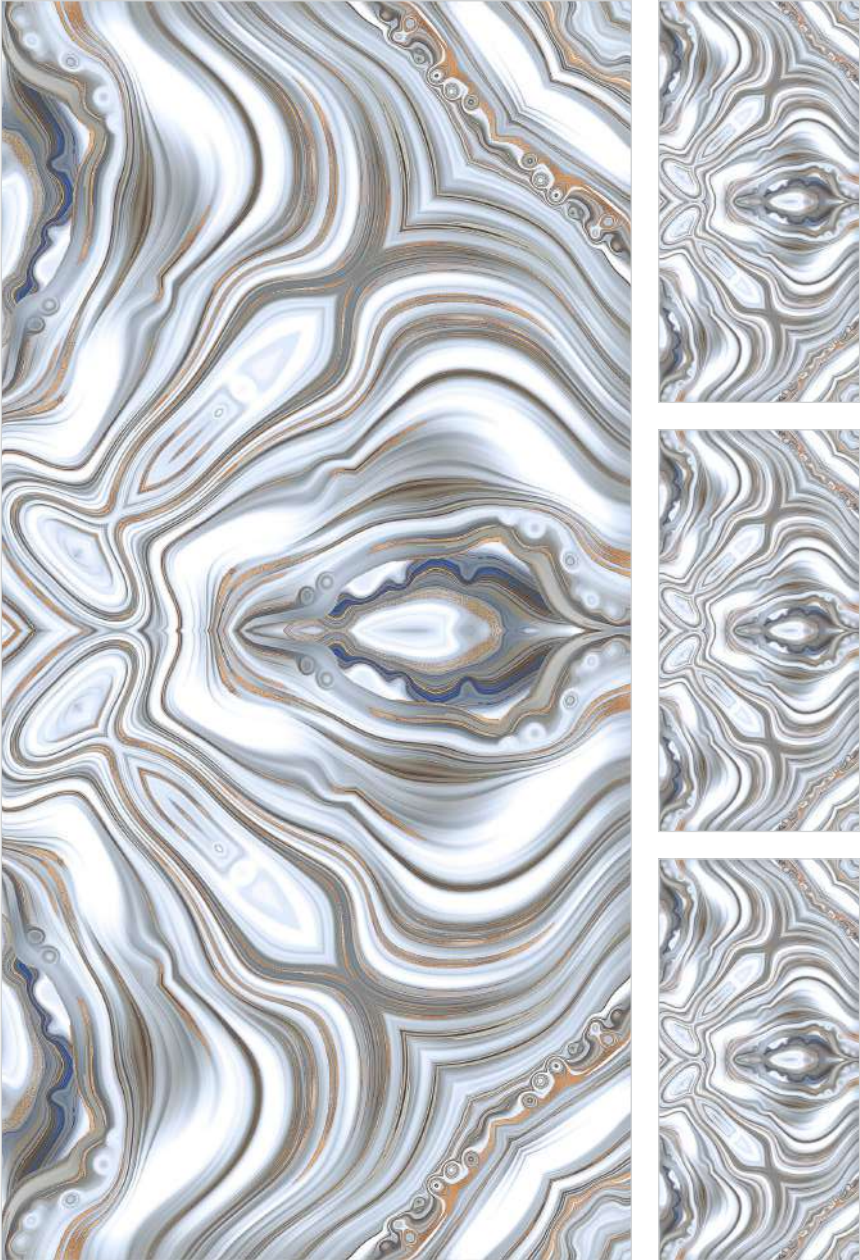

TILE FEATURES

APPLICATION AREA'S

ALMA GOLD

Finish : Glossy	Size : 600x1200mm	Faces : 1
-----------------	-------------------	-----------

ALMA SILVER

Finish : Glossy	Size : 600x1200mm	Faces : 1
-----------------	-------------------	-----------