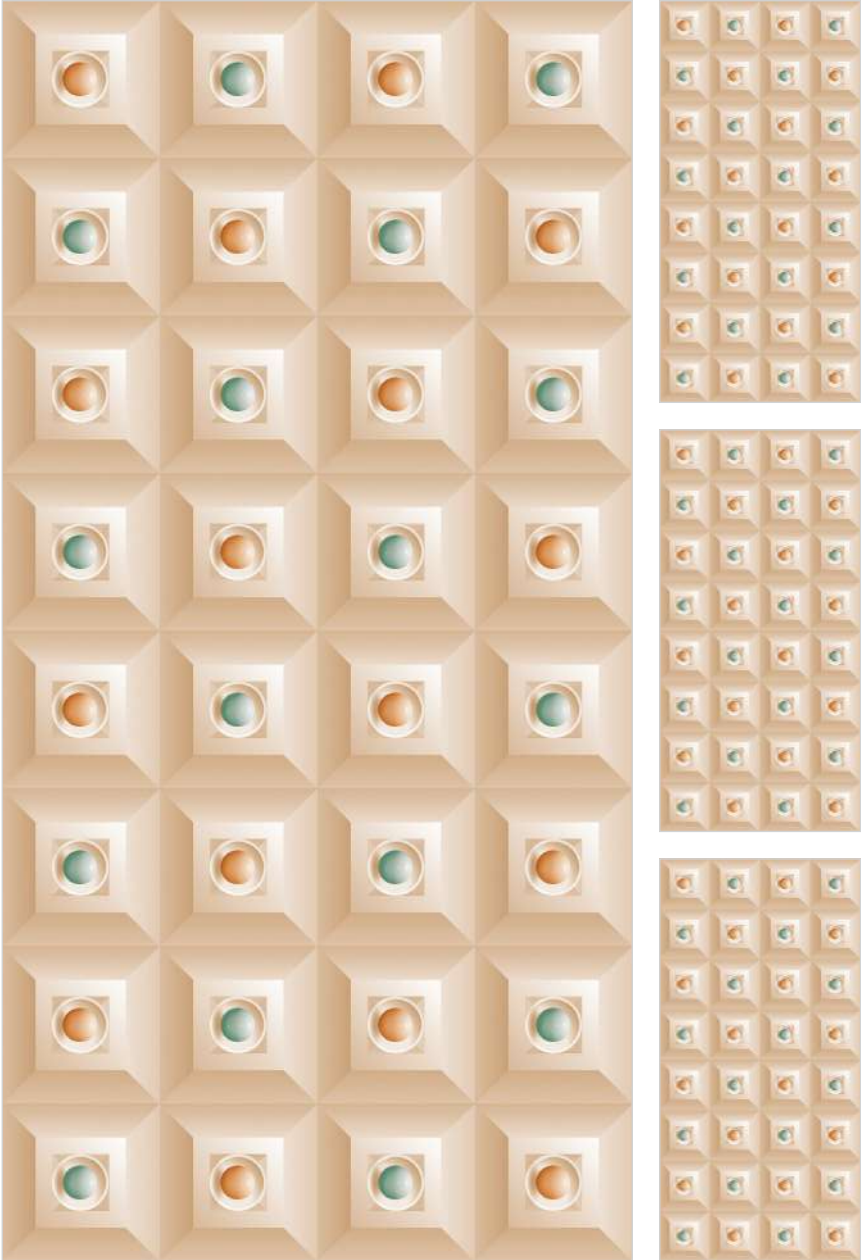

## TILE FEATURES

## APPLICATION AREA'S

**BALLY GRIS**

Finish : Glossy	Size : 600x1200mm	Faces : 1
-----------------	-------------------	-----------

**BALLY VENICE**

Finish : Glossy	Size : 600x1200mm	Faces : 1
-----------------	-------------------	-----------

## **BLOCKS CHOCO**

Finish : Glossy

Size : 600x1200mm

Faces : 1

**BLOCKS OCEAN**

Finish : Glossy

Size : 600x1200mm

Faces : 1