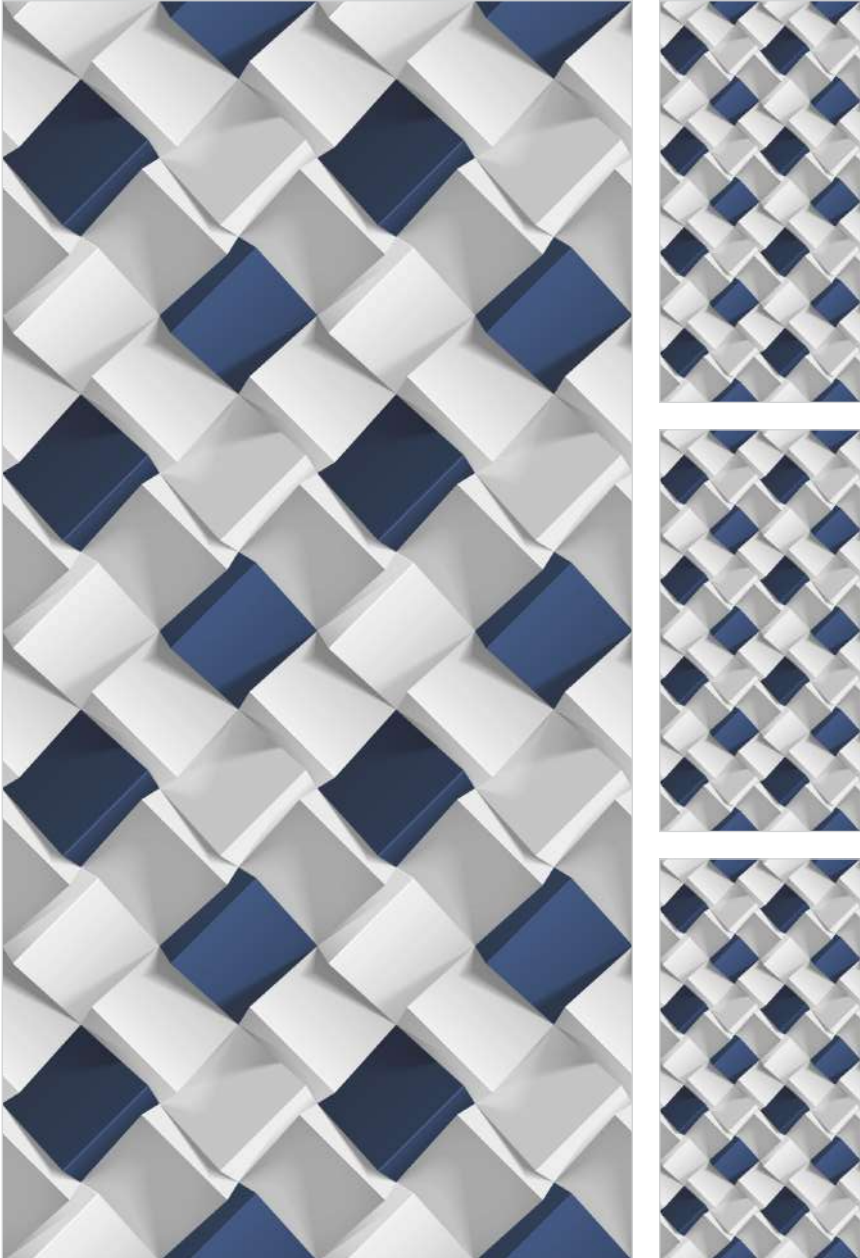

## **BLOCKS CHOCO**

Finish : Glossy

Size : 600x1200mm

Faces : 1

**BLOCKS OCEAN**

Finish : Glossy

Size : 600x1200mm

Faces : 1