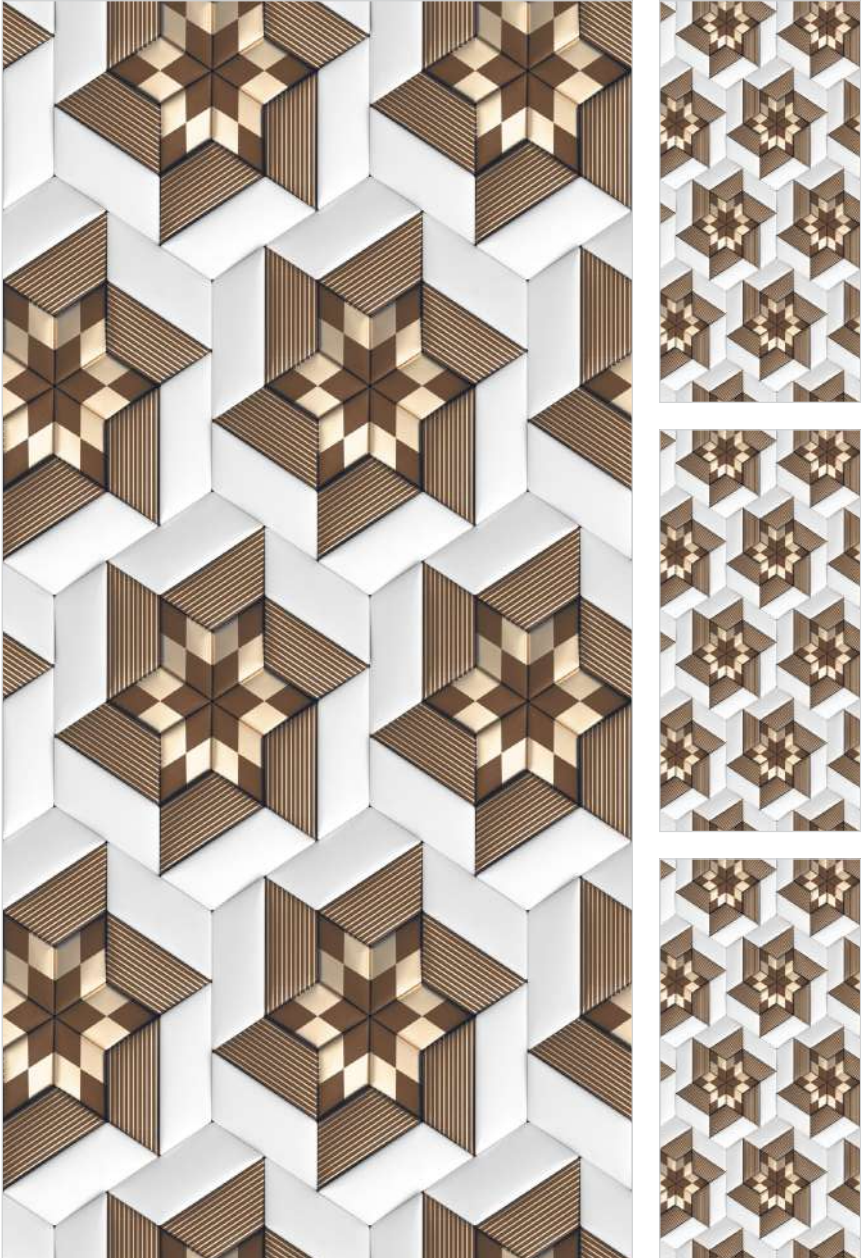

## **BLOCKS CHOCO**

Finish : Glossy

Size : 600x1200mm

Faces : 1

**BLOCKS OCEAN**

Finish : Glossy

Size : 600x1200mm

Faces : 1

**BLOCKS OCEAN**

Finish : Glossy

Size : 600x1200mm

Faces : 1

**CROSS CHOCO**

Finish : Glossy

Size : 600x1200mm

Faces : 1