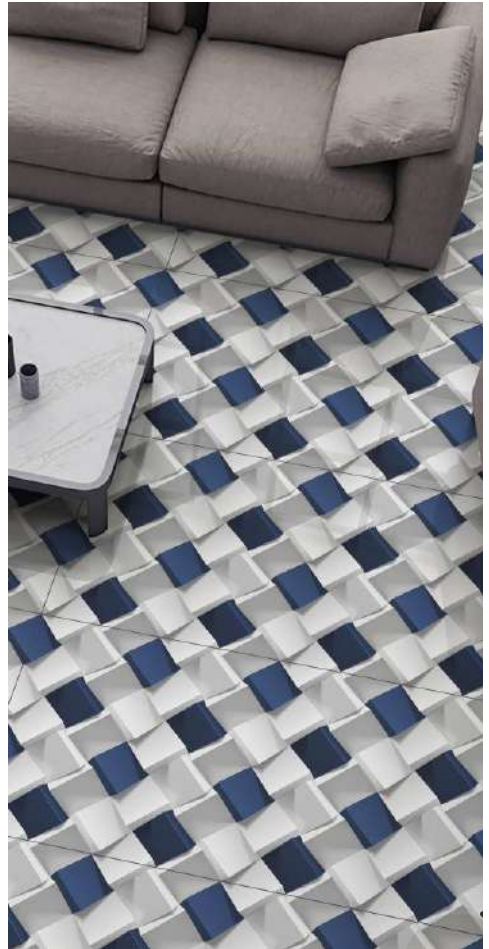

Redefine
your
space.